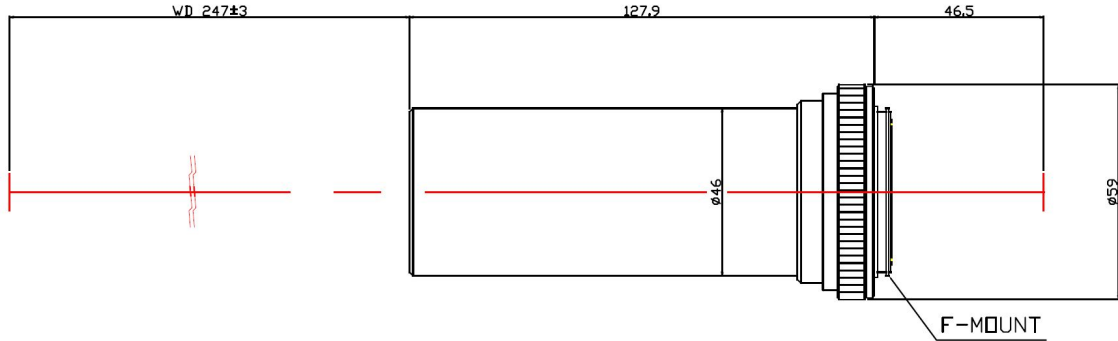

MF8M-074-247

The Macro Lens MF8M-074-247 is suitable for sensors up to 8 megapixel and with an image format of 8M (23mm).

Technical Data

Magnification	0.74 X
Mount Type	F-Mount
Aperture (F)	7.1
Working Distance (WD)	247
Depth of Field (DOF)	574 μ m
Resolution (Object Side)	6.5 μ m
Numerical Aperture (NA)	0.0518
Image Format (max.)	8M (23mm)
Megapixel	8 MP
Field of View (FOV)	24.48mm x 18.36mm@8M CCD
Telecentric Type	Macro
Optical Distortion (max.)	0.06 %