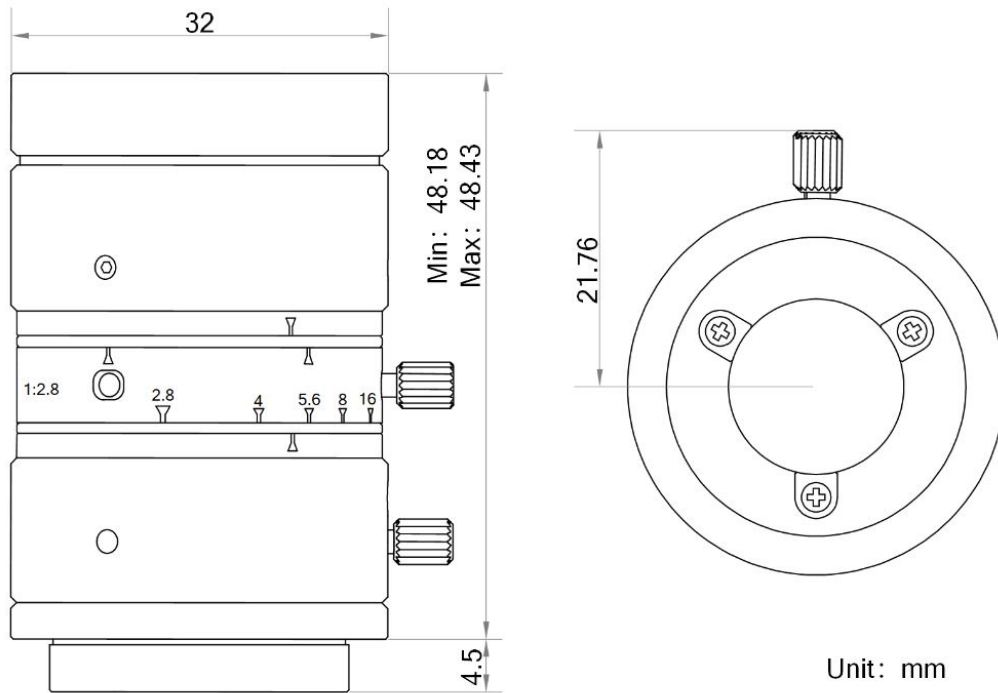

CK8M3528S23

The C-Mount lens Lensagon CK8M3528S23 is suitable for current sensors up to 8 megapixel with an image format of 2/3 inch.

Technical Data	
Mount	C-Mount
Sensor	2/3 inch
Focal Length	35 mm
Aperture	2.8
MOD	0.15 m
Angle of View	D:15.26° H:11.65° V:9.76°
Megapixel	8 MP
Optical Distortion	0.02 %
Iris	manual-lock
Focus	manual-lock
Typ	Standard

8 Megapixel