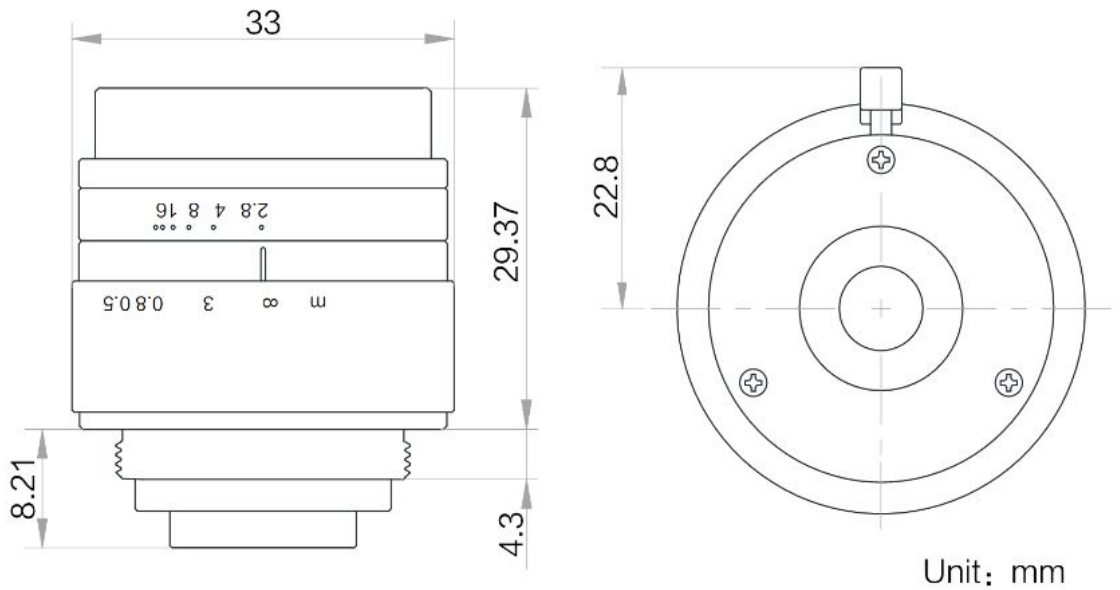

CK6M3028S118V2

The C-Mount lens Lensagon CK6M3028S118V2 is suitable for current sensors up to 6 megapixel with an image format of 1/1.8 inch.

Technical Data

Mount	C-Mount
Sensor	1/1.8 - 1/2 inch Sensor
Focal Length	30 mm
Aperture	2.8
MOD	0.2 m
Angle of View	D:16.99° H:14.01° V:9.38°
Megapixel	6 MP
TV Distortion	-0.031 %
Image Circle	9 mm
Weight	49.2 g
Iris	manual-lock
Focus	manual-lock
Typ	Standard

6 Megapixel