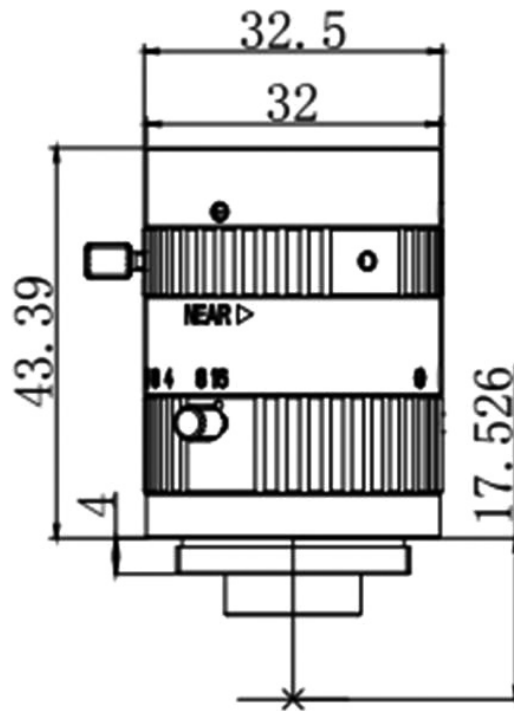

# CK5M0824S23

The C-Mount lens Lensagon CK5M0824S23 is suitable for common sensors up to 5 megapixel with an image format of 2/3 inch.

## Technical Data

Mount	C-Mount
Sensor	2/3 inch
Focal Length	8 mm
Aperture	2.4
MOD	0.1 m
Angle of View	D:68.8° H:57.5° V:44.5°
Megapixel	5 MP
IR Cut Filter	No
TV Distortion	-0.41 %
Weight	95 g
Iris	manual-lock
Focus	manual-lock
Filter	M30.5 P=0.5
Typ	Standard

**5** Megapixel