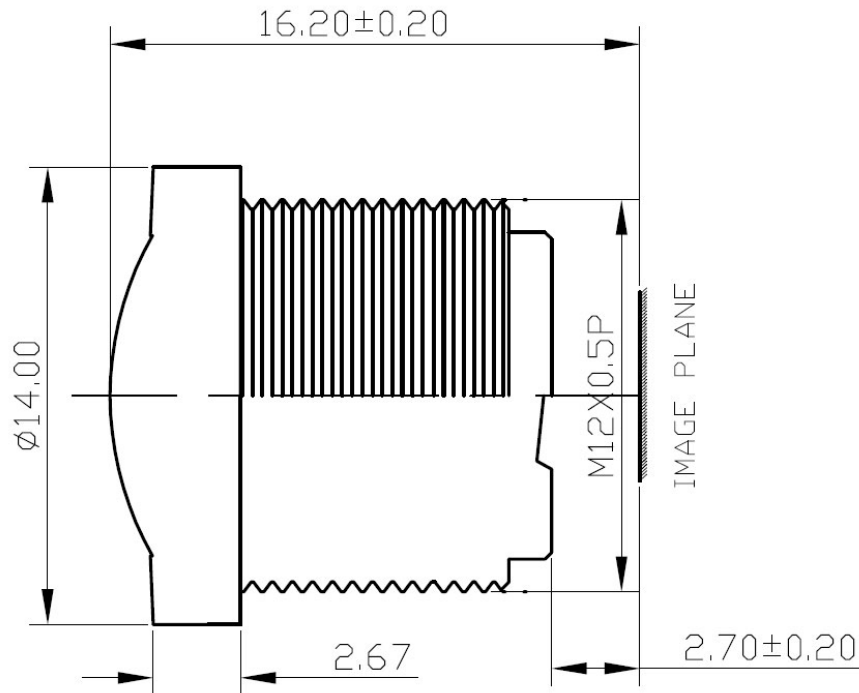

BFM1524S125

The Fisheye S-Mount lens Lensagon BFM1524S125 is suitable for common sensors up to 1.30 megapixel with an image format of 1/2.5 inch.

Technical Data

| | |
|---------------|-------------------------------|
| Mount | S-Mount |
| Sensor | 1/2.5 inch |
| Focal Length | 1.49 mm |
| Aperture | 2.40 |
| MOD | 0.06 m |
| Back Focal | 2.94 mm |
| Angle of View | D:183.00° H:183.00° V:162.50° |
| Megapixel | 1.30 MP |
| IR Cut Filter | No |
| Image Circle | 4.72 mm |
| Weight | 4.40 g |
| Iris | fixed |
| Focus | fixed |
| Typ | Fisheye |

1

Megapixel