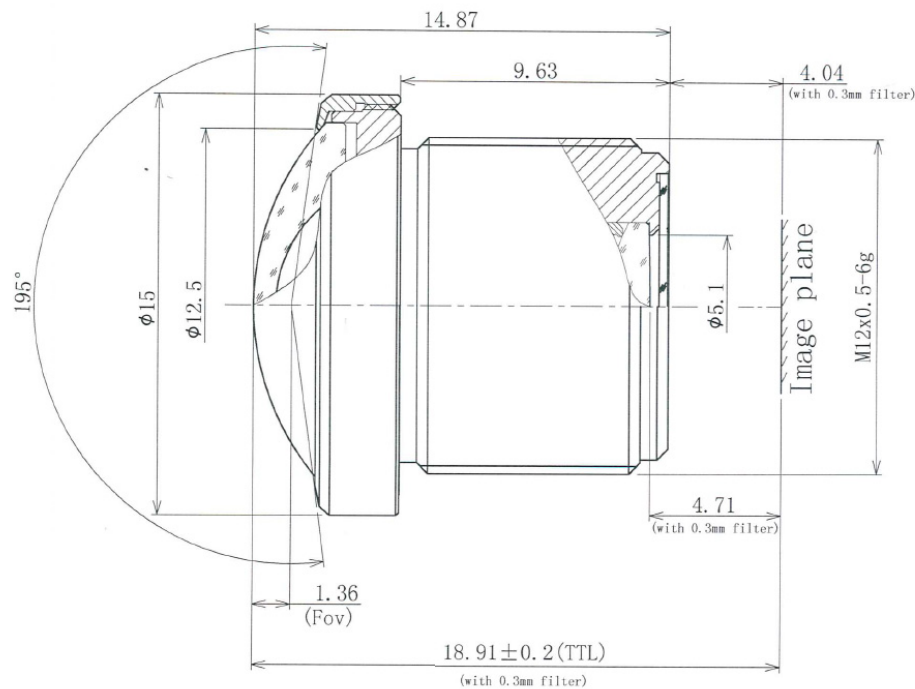

BF5M2223S129C

The Fisheye S-Mount lens Lensagon BF5M2223S129C is suitable for common sensors up to 5 megapixel with an image format of 1/2.9 inch.

Technical Data

Mount	S-Mount
Sensor	1/2.9 inch
Focal Length	2.2 mm
Aperture	2.3
MOD	0.1 m
Back Focal	4.71 mm
Angle of View	D:195° H:155° V:81°
Megapixel	5 MP
IR Cut Filter	Yes
Distortion	-0.17 %
Image Circle	6.2 mm
Iris	fixed
Focus	fixed
Chief ray angle	15.9 °
Typ	Fisheye

5 Megapixel