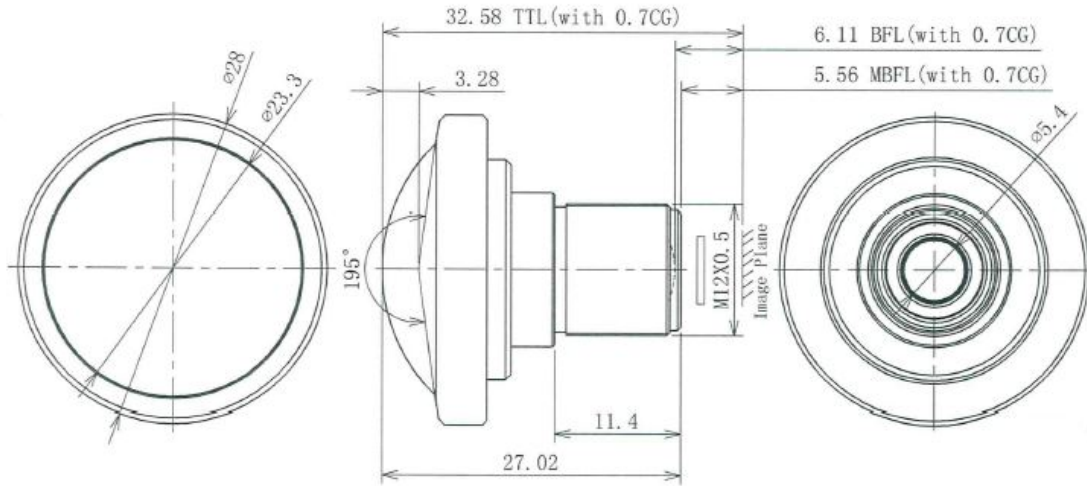

BF5M2023S23

The Fisheye S-Mount lens Lensagon BF5M2023S23 is suitable for common sensors up to 5.00 megapixel with an image format of 2/3 inch.

Technical Data

Mount	S-Mount
Sensor	2/3 inch
Focal Length	2.00 mm
Aperture	2.30
MOD	0.10 m
Back Focal	6.11 mm
Angle of View	D:195.00° H:195.00° V:195.00°
Megapixel	5.00 MP
IR Correction	Yes
Optical Distortion	-4.00 %
Image Circle	6.60 mm
Iris	fixed
Focus	fixed
Chief ray angle	14.00 °
Typ	Fisheye