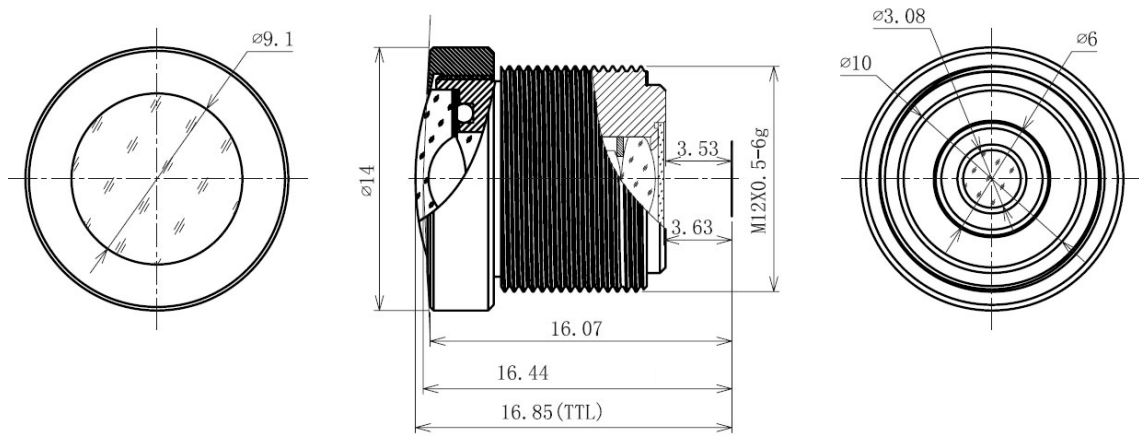

BF5M12721C

The Fisheye S-Mount lens Lensagon BF5M12721C is suitable for common sensors up to 5.00 megapixel with an image format of 1/4 inch.

Technical Data

Mount	S-Mount
Sensor	1/4 inch
Focal Length	1.27 mm
Aperture	2.10
MOD	0.10 m
Back Focal	3.63 mm
Angle of View	D:185.00° H:185.00° V:155.00°
Megapixel	5.00 MP
IR Correction	No
IR Cut Filter	Yes
Image Circle	2.80 mm
Weight	4.70 g
Iris	fixed
Focus	fixed
Chief ray angle	9.00 °
Typ	Fisheye

5 Megapixel