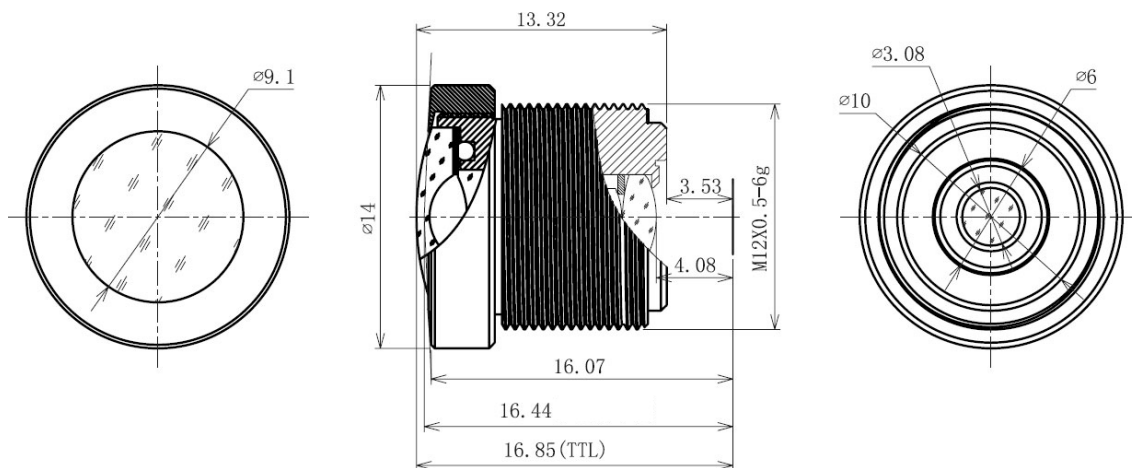

Lensagon BF5M12721

The Fisheye S-Mount lens Lensagon BF5M12721 is suitable for common sensors up to 5 megapixel with an image format of 1/4 inch.

Technical Data

Sensor	1/4 inch
Focal Length	1.27 mm
Aperture	2.1
MOD	0.1 m
Back Focal	4.08 mm
Angle of View	D:185° H:185° V:155°
Megapixel	5 MP
Image Circle	2.8 mm
Chief ray angle	9 °

5 Megapixel