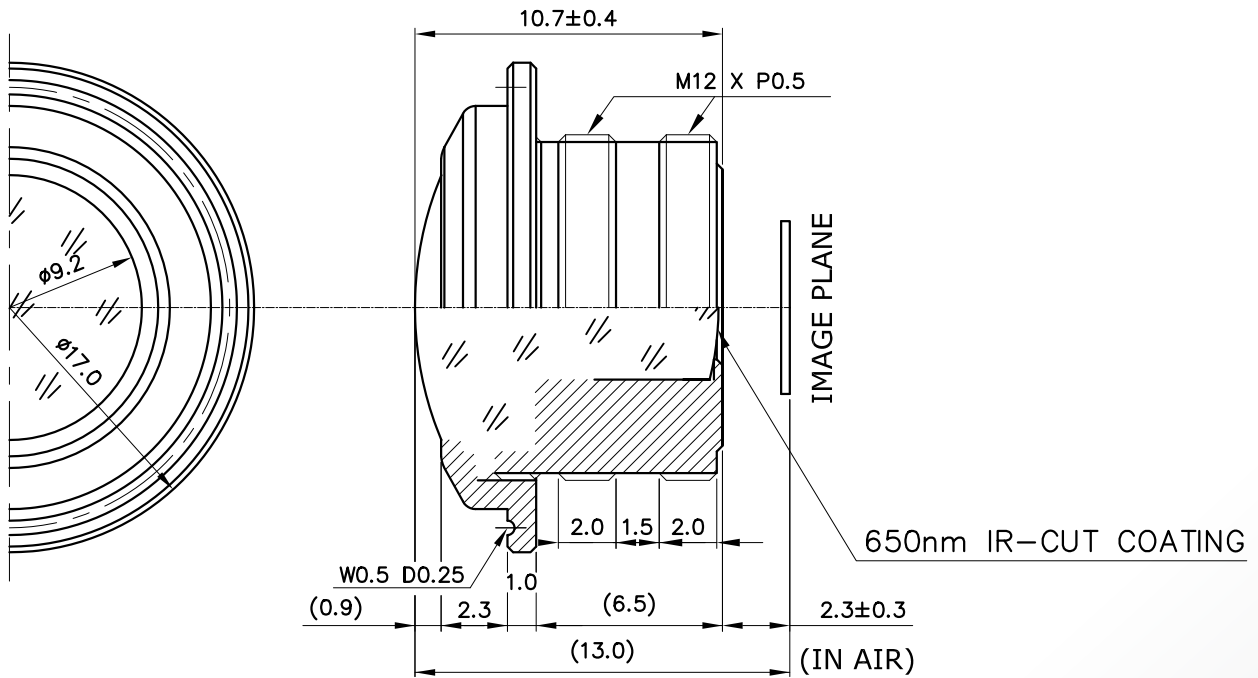

Lensagon BA2025WPC

The S-Mount lens Lensagon BA2025WPC is suitable for common sensors up to 1 megapixel with an image format of 1/4 inch. Waterproof lens

Technical Data

Mount	S-Mount
Sensor	1/4 inch
Focal Length	2 mm
Aperture	2.5
MOD	0.2 m
Back Focal	2.47 mm
Angle of View	D:160° H:121° V:90°
Megapixel	1-2 MP
IR Correction	No
IR Cut Filter	Yes
Weight	3.9 g
Iris	fixed
Focus	fixed
Typ	Waterproof

1 Megapixel