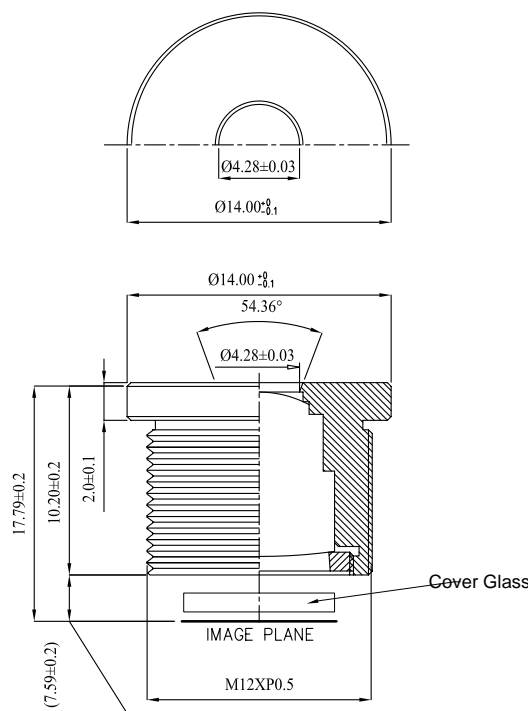

Lensagon B5M12028

Technical Data

Mount	S-Mount
Sensor	1/1.8 - 1/2 inch Sensor
Focal Length	12 mm
Aperture	2.8
MOD	0.1 m
Back Focal	8.567 mm
Angle of View	D:41° H:34.3° V:23.2°
Megapixel	5 MP
IR Cut Filter	No
Optical Distortion	-1.75 %
Weight	7.3 g
Iris	fixed
Focus	fixed
Typ	Standard

5 Megapixel