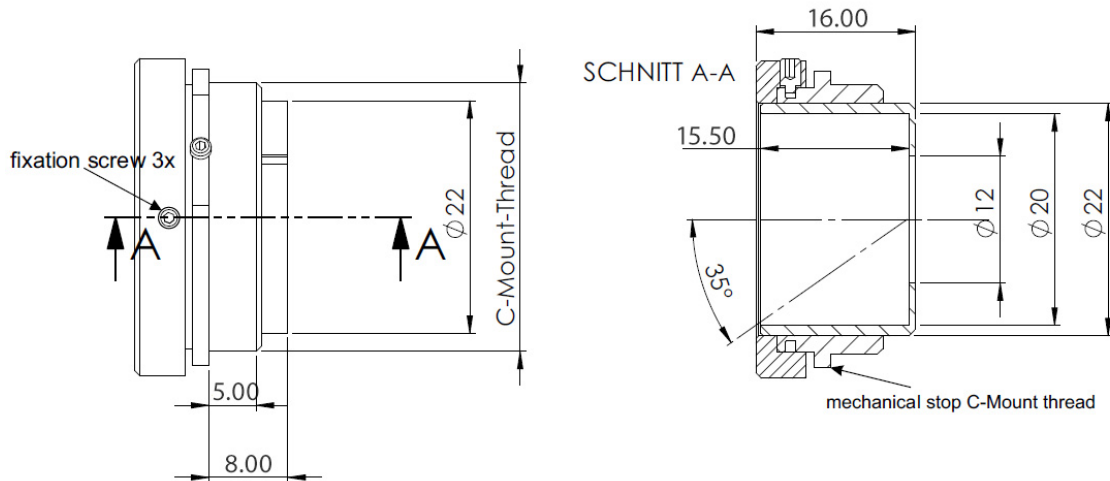

Lensagon AD050HV2

Focussable s-mount to c-mount adapter for easy focusing and fixing of s-mount lenses in c-mount cameras. Adapter with a male c-mount thread and a 12mm hole for M12x0.5 (s-mount) lenses.

*** lock ring LRM12V2 is necessary to fix a lens ***

Technical Data

AC Type	Adapter
Material	Aluminium
Height	16 mm
Width	32 mm
Diameter	32 mm
Color	Black
Weight	10.87 g